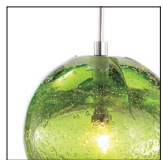

421191

SPECIFICATION SHEET

Description:

Single lamp pendant with solid bubbled glass in your choice of four colors. Multiple lamp fixtures available with easy-link system canopies.

Metal Finish(es):

CH - Chrome

Glass Colour(s):

G - Green P - Purple R - Red T - Turquoise

Lamping:

1 x 35W, GY6.35 bi-pin, 12V, with transformer

421191 G

421191 G

421191 P

421191 R